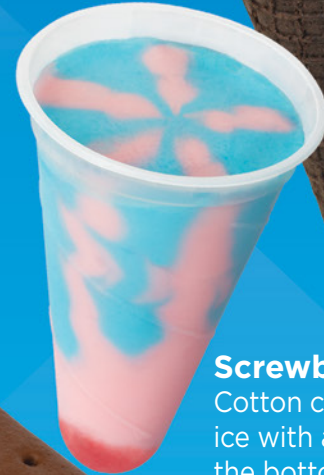

- Premium Hershey's® Ice Cream
- Homemade style cookies

Two Giant Sandwiches

Mint ice cream with pieces of Andes® Creme de Menthe Chocolate bits inside chocolate wafers.

Giant
Vanilla
Premium Ice Cream Sandwich

Vanilla ice cream between two tasty chocolate wafers.

#1 Seller!
REAL ICE CREAM
VANILLA
Sandwich

Our best selling sandwich in a handy four ounce size!
Pre-Priced at 99¢.

Great Value Items!

These classic bars are crowd favorites and a great value. Sell them at 2 for \$1!

SUPER
COOKIES & Cream
Ice Cream Cone

Delicious cookies & cream ice cream in a chocolate lined cone. Pre-Priced at 99¢.

Screwball
Cotton candy flavored ice with a gumball at the bottom.

MIGHTY
mini

ICE CREAM SANDWICH

This snack sized, low fat ice cream sandwich is small in size but BIG in taste!

Our REAL fruit bars feature bilingual wrappers and four great flavors! Try Strawberry, Banana Cream, Mango, and Coconut Cream.