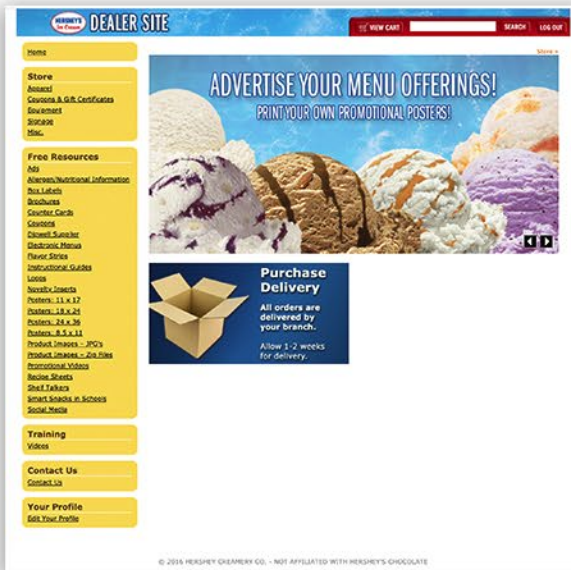

Additional Marketing Services

Whether or not you do your own social media marketing we are here to help! Several times a week we post on our Hershey's Ice Cream Facebook page and our Smart Snacks in Schools page.

If you are a Hershey's dealer you are free to take any of our posts and repost to your page for free! It's just one more way we make it easy for schools and businesses to market our products. We also do Twitter and Instagram!

Additionally, we have a comprehensive dealer website (shown below) that you can sign up and use for free. Download free images, posters, etc, as well as purchase items needed to run your ice cream business.

Everything we do is designed to save you money, save you time and make you more money!