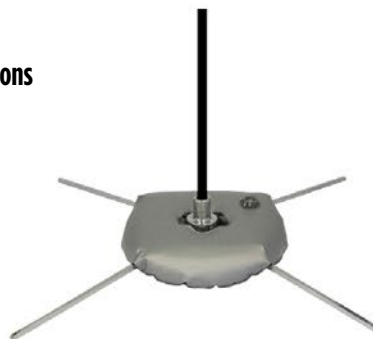

Base Options

X-Base with Water Bag Option - not standard, additional purchase