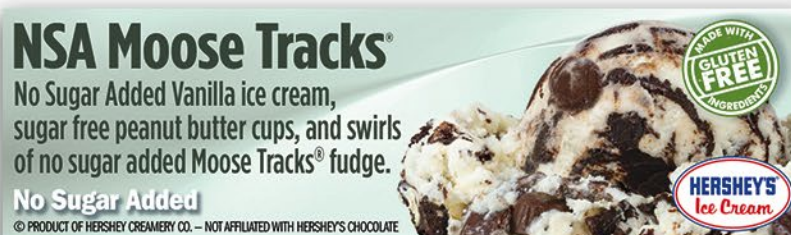

## Small Flavor Strips

Dimensions: 4.5" w x 1.3" h

Material: Polystyrene - Printed two sides

Adhesive and non-stick available.

Flavor strip holders for non-stick available.

Talk to your Hershey's sales representative.

**SCRUMPTIOUS**  
**SUNDAES**  
Made Your Way!

**LARGE \$0.00    MEDIUM \$0.00**  
**SMALL \$0.00**

Your choice of delicious toppings!

**HERSHEY'S**  
Ice Cream

Sundaes Menu

**SUPER**  
**SPLITS**  
A true classic!