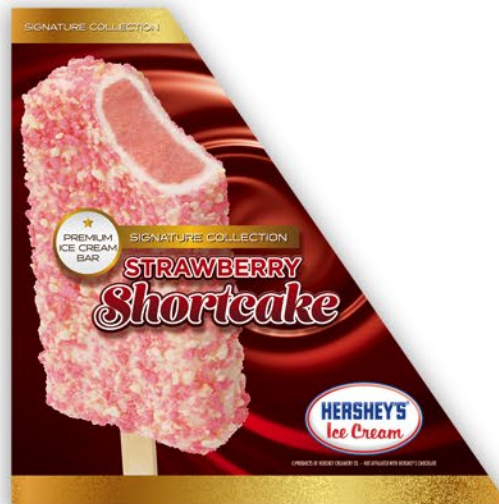

6 oz. Ice Cream Cups Corner Decal

Premium Chocolate Eclair Bar Corner Decal

Moose Tracks® Cone Corner Decal

Polar Bear Chocolate Chip Sandwich Corner Decal

Premium Strawberry Shortcake Bar Corner Decal

Premium Round Pints Corner Decal