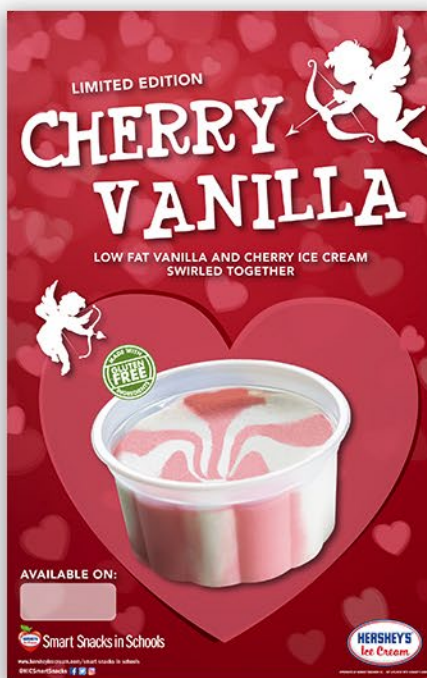

Cherry Vanilla Swirl Seasonal Cup
Smart Snacks in Schools 11" w x 17" h poster