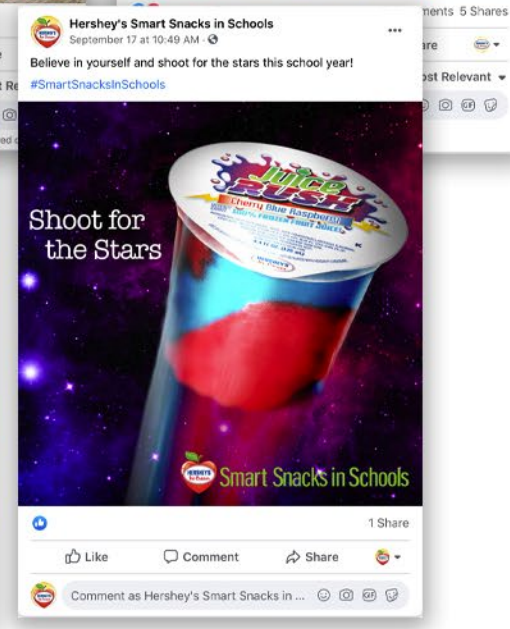

Additional Marketing Services

Whether or not you do your own social media marketing we are here to help! Several times a week we post on our Hershey's Ice Cream Facebook page and our Smart Snacks in Schools page.

If you are a Hershey's dealer you are free to take any of our posts and repost to your page for free! It's just one more way we make it easy for schools and businesses to market our products. We also do Twitter and Instagram!

Additionally, we have a comprehensive dealer website (shown below) that you can sign up and use for free. Download free images, posters, etc, as well as purchase items needed to run your ice cream business.

Everything we do is designed to save you money, save you time and make you more money!