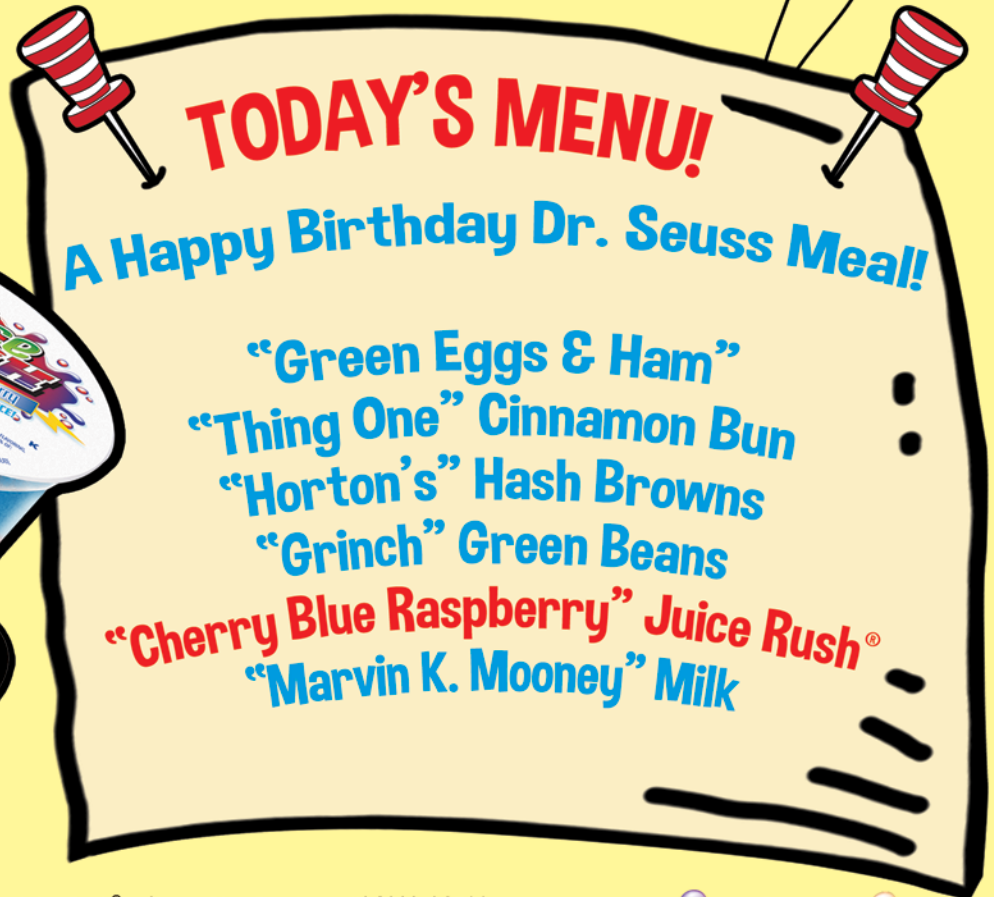

A Menu fit for kids of all ages! (and Cats in Hats)

Hershey's Ice Cream proudly presents a special "Seuss" themed menu that fits nutritionally into a meal plan for the elementary level.

It's ready to use as is!

Juice Rush® - Cherry Blue Raspberry #24682-31700

Juice Rush® - Mango Heat #24682-31703

Juice Rush® - Strawberry Mango #24682-31702

Each cup is 4.4 oz. and meets a ½ cup fruit toward the meal.

80 cups per case